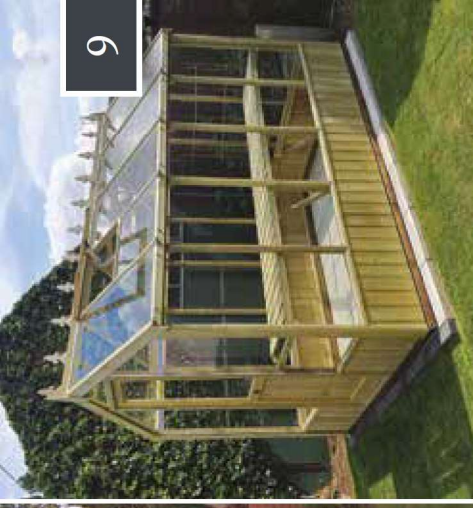

WIDTH:
6ft 8"

— THE —
TRADITIONAL
— GREENHOUSE —
COLLECTION —

The Traditional range is our part glass range made from the highest quality materials with some elegant touches...

WILTSHIRE

- Available in various lengths (see table)
- Fluor de lys cresting as standard
- Bayliss automatic roof vent openers as standard
- Single door fitted with a black fluer de lys handle
- 3 lever lock set with keys
- One full length staging comes as standard (560mm wide)
- Toughened safety glass through out
- Roof and side bracing for extra support
- 25mm plastic plinth beneath the building to keep it out of standing water

Building Lengths	Door End Width	Door Height + Width	Ridge Height	Eaves Height	Std Roof Vent
4ft 3" (1291mm)	2034mm	1935mm x 600mm	2350mm	1650mm	1
6ft 4" (1920mm)	2034mm	1935mm x 600mm	2350mm	1650mm	2
8ft 5" (2549mm)	2034mm	1935mm x 600mm	2350mm	1650mm	2
10ft 6" (3178mm)	2034mm	1935mm x 600mm	2350mm	1650mm	2
12ft 8" (3840mm)	2034mm	1935mm x 600mm	2350mm	1650mm	4
14ft 8" (4469mm)	2034mm	1935mm x 600mm	2350mm	1650mm	4
16ft 9" (5098mm)	2034mm	1935mm x 600mm	2350mm	1650mm	4
18ft 10" (5727mm)	2034mm	1935mm x 600mm	2350mm	1650mm	4
20ft 11" (6356mm)	2034mm	1935mm x 600mm	2350mm	1650mm	4