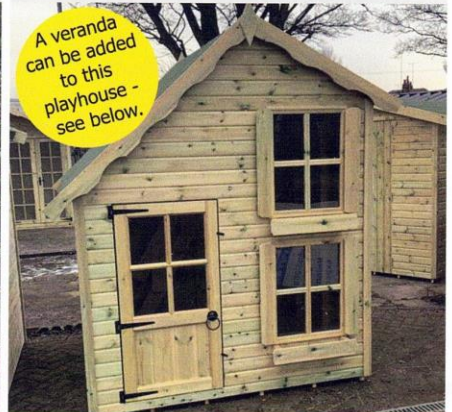

PLAYHOUSES

Our Den

D x W	Shiplap	Log Lap
5 x 10	1400.00	1475.00
7 x 10	1625.00	1695.00

A veranda can be added to this playhouse - see below.

The Our Den is double storey and one of the larger playhouses we manufacture. With its double garage doors this playhouse is great for multiple children, with the lower section split in 2 and the upper bunk creating lots of room.

Honeysuckle

D x W	Shiplap	Log Lap
4 x 6	700.00	750.00
6 x 6	750.00	795.00

A veranda can be added to this playhouse - see below.

The Honeysuckle is one of the smaller playhouses we manufacture. This single storey building is the only house within our range that features a bay window (as pictured).

Fantasia

D x W	Shiplap	Log Lap
6 x 6	950.00	1000.00
8 x 6	1095.00	1185.00

A veranda can be added to this playhouse - see below.

The Fantasia is a 2 storey playhouse, which is suitable for any garden and will create hours of fun between the 2 levels. With a small bunk situated on the right side this is ideal for children of all ages.

Poppy Cottage

D x W	Shiplap	Log Lap
5 x 7	1050.00	1150.00
6 x 8	1200.00	1350.00

A veranda can be added to this playhouse - see below.

The Poppy Cottage is a large double storey house. With its large ground level and double windows this building is ideal for the larger garden.