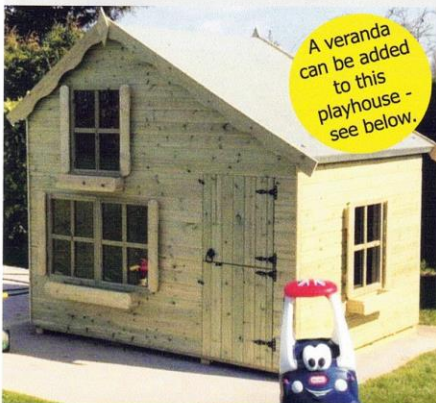

Honeysuckle

D x W	Shiplap	Log Lap
4 x 6	700.00	750.00
6 x 6	750.00	795.00

A veranda can be added to this playhouse - see below.

The Honeysuckle is one of the smaller playhouses we manufacture. This single storey building is the only house within our range that features a bay window (as pictured).

Fantasia

D x W	Shiplap	Log Lap
6 x 6	950.00	1000.00
8 x 6	1095.00	1185.00

A veranda can be added to this playhouse - see below.

The Fantasia is a 2 storey playhouse, which is suitable for any garden and will create hours of fun between the 2 levels. With a small bunk situated on the right side this is ideal for children of all ages.

Poppy Cottage

D x W	Shiplap	Log Lap
5 x 7	1050.00	1150.00
6 x 8	1200.00	1350.00

A veranda can be added to this playhouse - see below.

The Poppy Cottage is a large double storey house. With its large ground level and double windows this building is ideal for the larger garden.

Appletree

D x W	Shiplap	Log Lap
6 x 6	725.00	785.00
8 x 6	795.00	845.00

The Appletree is a single storey play house ideal for the smaller child. The Appletree is ideal as a first playhouse, with window boxes, window shutters and a 2 foot veranda included FREE this play house will make a charming feature to any garden.