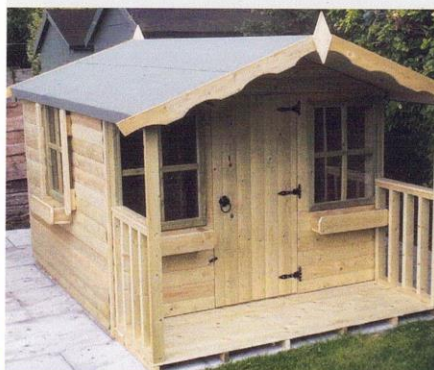

Fantasia

D x W	Shiplap	Log Lap
6 x 6	950.00	1000.00
8 x 6	1095.00	1185.00

A veranda can be added to this playhouse - see below.

The Fantasia is a 2 storey playhouse, which is suitable for any garden and will create hours of fun between the 2 levels. With a small bunk situated on the right side this is ideal for children of all ages.

Poppy Cottage

D x W	Shiplap	Log Lap
5 x 7	1050.00	1150.00
6 x 8	1200.00	1350.00

A veranda can be added to this playhouse - see below.

The Poppy Cottage is a large double storey house. With its large ground level and double windows this building is ideal for the larger garden.

Appletree

D x W	Shiplap	Log Lap
6 x 6	725.00	785.00
8 x 6	795.00	845.00

The Appletree is a single storey play house ideal for the smaller child. The Appletree is ideal as a first playhouse, with window boxes, window shutters and a 2 foot veranda included FREE this play house will make a charming feature to any garden.

Lotties Lodge

D x W	Shiplap	Log Lap
5 x 7	745.00	825.00

The Lotties Lodge will brighten up any garden with a simple cottage design. With four large four pane windows this building is ideal for children who love being outdoors.