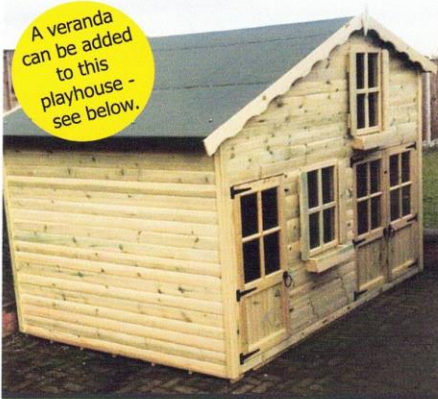

PLAYHOUSES

Our Den

D x W	Shiplap	Log Lap
5 x 10	1400.00	1475.00
7 x 10	1625.00	1695.00

A veranda can be added to this playhouse - see below.

The Our Den is double storey and one of the larger playhouses we manufacture. With its double garage doors this playhouse is great for multiple children, with the lower section split in 2 and the upper bunk creating lots of room.

Honeysuckle

D x W	Shiplap	Log Lap
4 x 6	700.00	750.00
6 x 6	750.00	795.00

A veranda can be added to this playhouse - see below.

The Honeysuckle is one of the smaller playhouses we manufacture. This single storey building is the only house within our range that features a bay window (as pictured).

Fantasia

D x W	Shiplap	Log Lap
6 x 6	950.00	1000.00
8 x 6	1095.00	1185.00

A veranda can be added to this playhouse - see below.

The Fantasia is a 2 storey playhouse, which is suitable for any garden and will create hours of fun between the 2 levels. With a small bunk situated on the right side this is ideal for children of all ages.

Appletree

D x W	Shiplap	Log Lap
6 x 6	725.00	785.00
8 x 6	795.00	845.00

The Appletree is a single storey play house ideal for the smaller child. The Appletree is ideal as a first playhouse, with window boxes, window shutters and a 2 foot veranda included FREE this play house will make a charming feature to any garden.