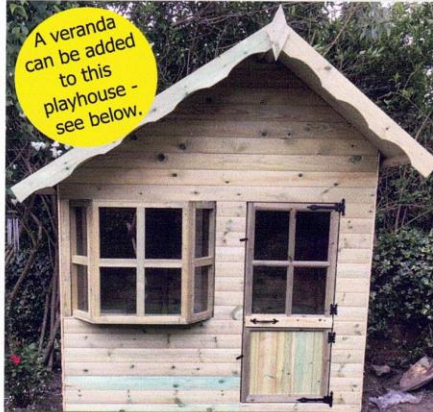

PLAYHOUSES

Our Den

D x W	Shiplap	Log Lap
5 x 10	1400.00	1475.00
7 x 10	1625.00	1695.00

A veranda can be added to this playhouse - see below.

The Our Den is double storey and one of the larger playhouses we manufacture. With its double garage doors this playhouse is great for multiple children, with the lower section split in 2 and the upper bunk creating lots of room.

Honeysuckle

D x W	Shiplap	Log Lap
4 x 6	700.00	750.00
6 x 6	750.00	795.00

A veranda can be added to this playhouse - see below.

The Honeysuckle is one of the smaller playhouses we manufacture. This single storey building is the only house within our range that features a bay window (as pictured).

Fantasia

D x W	Shiplap	Log Lap
6 x 6	950.00	1000.00
8 x 6	1095.00	1185.00

A veranda can be added to this playhouse - see below.

The Fantasia is a 2 storey playhouse, which is suitable for any garden and will create hours of fun between the 2 levels. With a small bunk situated on the right side this is ideal for children of all ages.

Appletree

D x W	Shiplap	Log Lap
6 x 6	725.00	785.00
8 x 6	795.00	845.00

The Appletree is a single storey play house ideal for the smaller child. The Appletree is ideal as a first playhouse, with window boxes, window shutters and a 2 foot veranda included FREE this play house will make a charming feature to any garden.