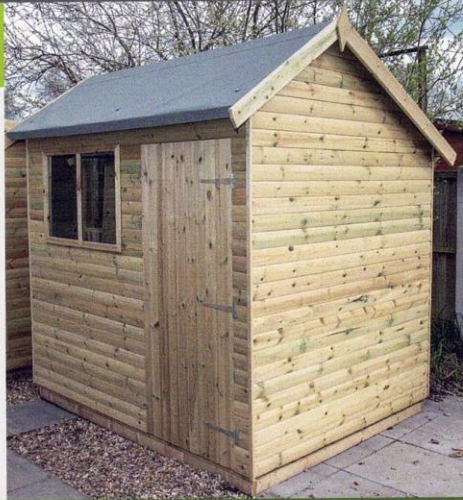

SHEDS

Hi-Pex Shed

W x D	Shiplap	Loglap
4 x 4	694.00	729.00
6 x 4	750.00	795.00
7 x 5	879.00	939.00
6 x 6	879.00	939.00
8 x 6	939.00	989.00
10 x 6	1100.00	1165.00
12 x 6	1225.00	1295.00
8 x 8	1195.00	1250.00
10 x 8	1395.00	1450.00
12 x 8	1520.00	1595.00

Shiplap
2" x 1" Frame

Loglap
2" x 2" Frame

The Hi-Pex shed is a unique design of the standard shed with its specialised roof design. This building has been designed to allow a variety of storage heights, with multiple options for the door and window positions we are able to adapt this shed for access. Features: • Fixed windows • Lock and Key • 2' 6" Door • 5 Different door positions

The Bison Apex says it all, strong, robust and secure, this shed has it all and is built to last. Made from heavy duty 20mm cladding with a 3" x 2" framework throughout and also features a 2'6" heavy duty joiner made door with a 3 lever mortice lock. These solid sheds will stand the test of time. The Bison Apex is ideal for storing all types of garden tools, outdoor furniture, bikes, mowers and much more, this building would make a great addition to any outdoor space.

Corner Shed

W x D	Log Lap
6 x 6	1075.00
7 x 7	1225.00
8 x 8	1325.00
9 x 9	1449.00
10 x 10	1699.00

Loglap
2" x 2" Frame

The Corner Shed is a versatile design suitable for those smaller spaces within your garden. This building fits perfectly into any corner to utilise wasted space within the garden. Perfect for all storage, this building comes complete with fixed shed windows and double doors for easy access.