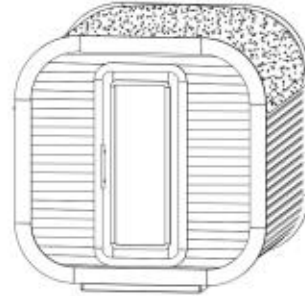

Without windows in front wall

Back view