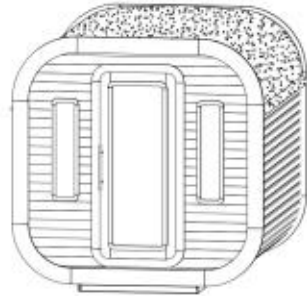

WINDOW OPTIONS:

Front view

2 windows in front wall