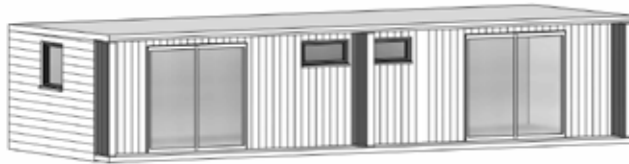

Space : G3

Width	Depth	Product Code
11m	4.2m	SG03

To view all elevations,
including floorplans
visit sipkitdata.co.uk